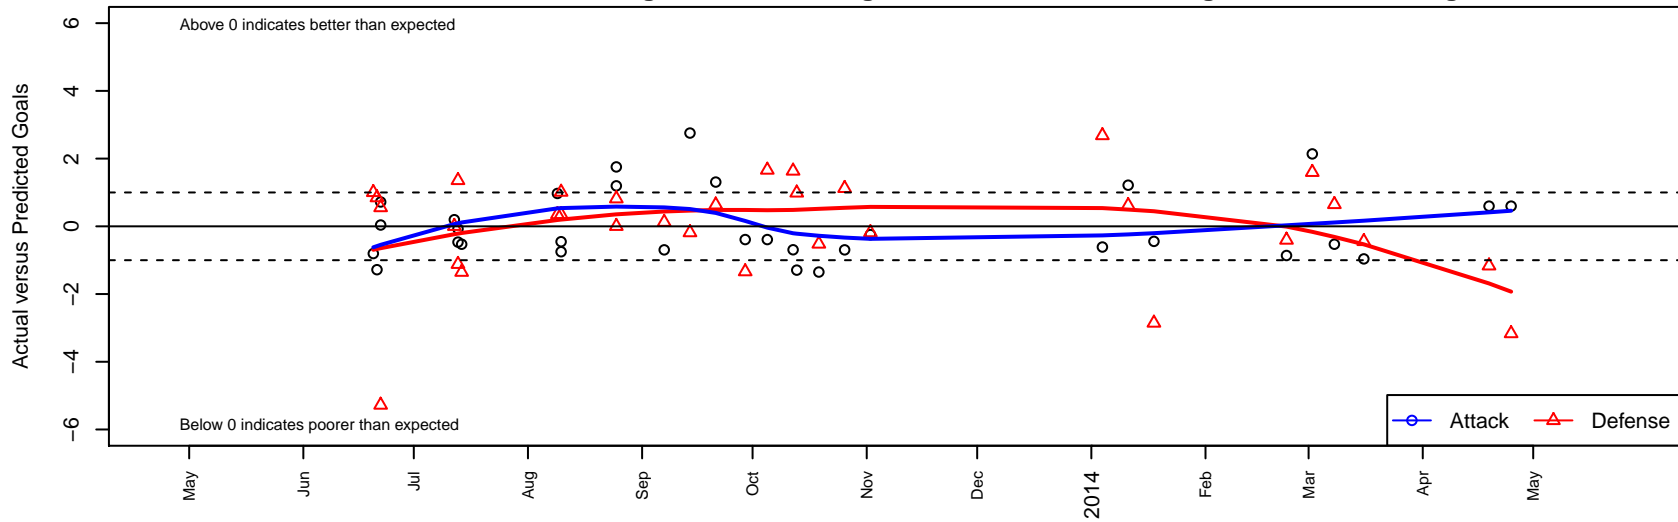

Washington Timbers Burgundy G99

Washington Timbers
 Vancouver, WA
 G99 total strength=675
 attack=0.87 defense=0.48
 fall league = Spr OYS G99 Spring White, PML (alt names used:
 Washington Timbers FC G99 Burgundy
 Washington Timbers G99 Burgundy
 WaT Burgundy [G99]
 WTFC G99 Burgundy
 WA Timbers G99 Burgundy

Venues played:
 Cascadia Challenge Silver U14
 PCU Summer Classic GU14 Silver
 River Jam Samba U14
 Summer Slam Silver U14
 PML G99 U14
 Founders Cup G99
 Spr OYS G99 Spring White

Washington Timbers Burgundy G99
 Dots are actual minus expected GF (blue circles) and GA (red triangles).
 Blue line is smoothed change in attack strength. Red is smoothed change in defense strength.